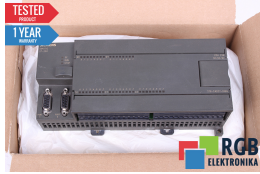

CPU MODULE 226 6ES7216-0AD22-0XB0 SIEMENS

Used SIEMENS 6ES7216-0AD22-0XB0
 Tested and cleaned.
 24 months guarantee
 Dedicated courier
 Delivery across Europe even in 4-5 working days

TECHNICAL DATA

MANUFACTURER	SIEMENS
MODEL	6ES7216-0AD22-0XB0
CATEGORY	CPU Modules
WEIGHT [KG]	1.0
HEIGHT [CM]	7.0
LENGTH [CM]	20.0
WIDTH [CM]	10.0

24/7 SUPPORT AVAILABLE
[+48 71 750 09 78](tel:+48717500978)

WRITE TO US
info@rgbelektronika.pl

TEST STAND

We have test stands developed by us, thanks to which we check whether the device is in working order. It is with these posts that we test the repaired device, for which we give 24 months warranty, and you can be sure that your **6ES7216-0AD22-0XB0** equipment has been repaired at a service center that provides the highest quality services

PRODUCTS FROM THE RGB ELEKTRONIKA OFFER:

HIGHEST QUALITY

Each product undergoes a specialized assessment, based on which we select the best quality equipment to guarantee their trouble-free operation. Thanks to this, you can be sure that the **SIEMENS 6ES7216-0AD22-0XB0** device has been prepared with the greatest care.